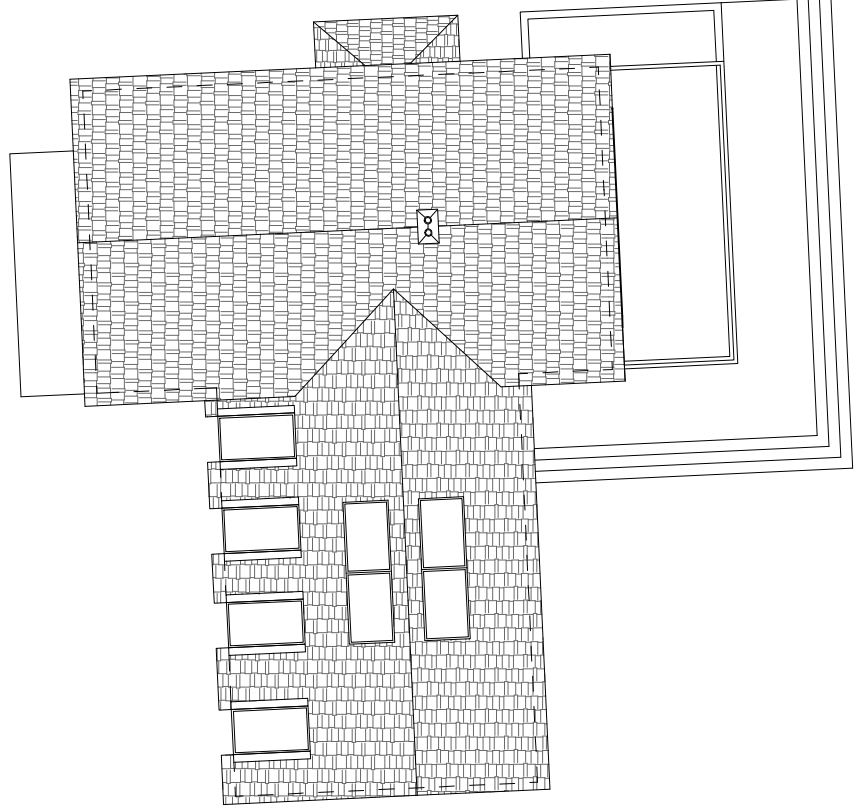

Designed by

studio  
INTEGRATE

Clients

Mr. Mush Ali

Location

Leigh On Sea

Sheet Name

Site Plan  
Existing

Sheet Number

E.SP200

Date

06/05/2020

Scale: 1:200 @A3  
1m 5m 10m

Designed by
studio INTEGRATE
Clients
Mr. Mush Ali
Location
Leigh On Sea
Sheet Name
Site Plan Proposed
Sheet Number
SP200
Date
06/05/2020